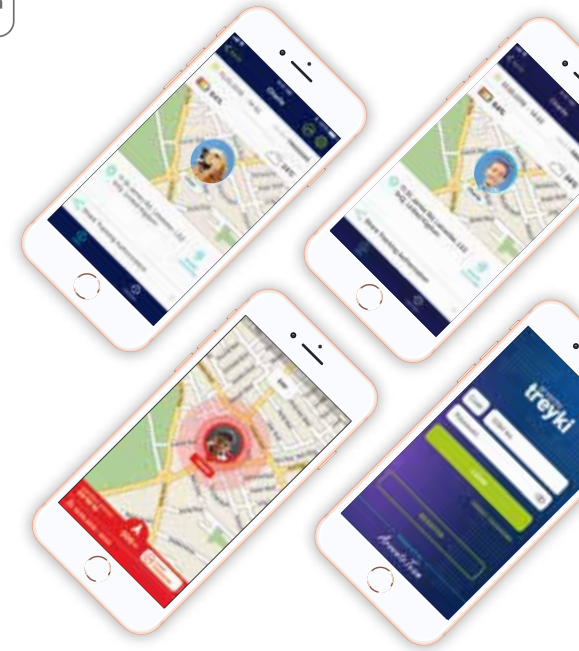

Arvento Treyki Mini, new generation GPS tracker with low energy consumption and long operation time

If you are every day concerned about the whereabouts and safety of your loved ones and valuable assets, it is the high time to introduce you Treyki Mini People and Asset Tracking System. You can have 7/24 tracking anywhere with Internet connection and reach to any person you want in the shortest time in any case of emergency.

8 DIFFERENT OPERATING MODES

Treyki Mini, offering a multi-purpose use with its 8 different operating modes, which is not available in other tracking devices, makes your life easier anywhere under any condition.